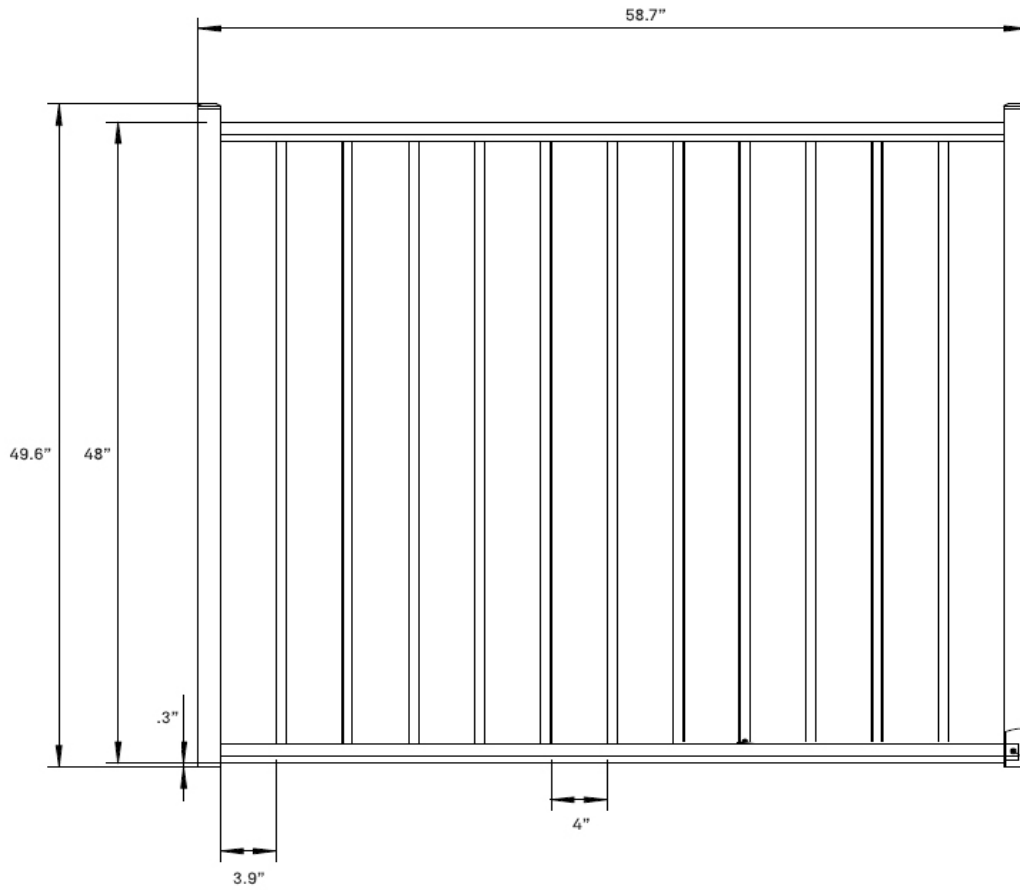

1

Material List		
QTY	Item	Dimensions
1	Top Rail	1" x 1.5" x 71.5"
1	Bottom Rail	1" x 1.5" x 71.5"
2	Hidden Screw Rail Strip	1" x 1.5" x 71.5"
14	Picket	.75" x .75" x 47.52"
28	Screws	.5"

PBAL-FLTP2-4X6FL

1

Material List		
QTY	Item	Dimensions
1	Top Rail	1" x 1.5" x 46.7"
1	Bottom Rail	1" x 1.5" x 46.7"
2	Hidden Screw Rail Strip	1" x 1.5" x 46.7"
9	Picket	.75" x .75" x 47.52"
18	Screws	.5"

GBAL-FLTP2-4X48FL

1

Material List		
QTY	Item	Dimensions
1	Top Rail	1" x 1.5" x 58.7"
1	Bottom Rail	1" x 1.5" x 58.7"
2	Hidden Screw Rail Strip	1" x 1.5" x 58.7"
11	Picket	.75" x .75" x 49.6"
22	Screws	.5"

GBAL-FLTP2-4X60FL