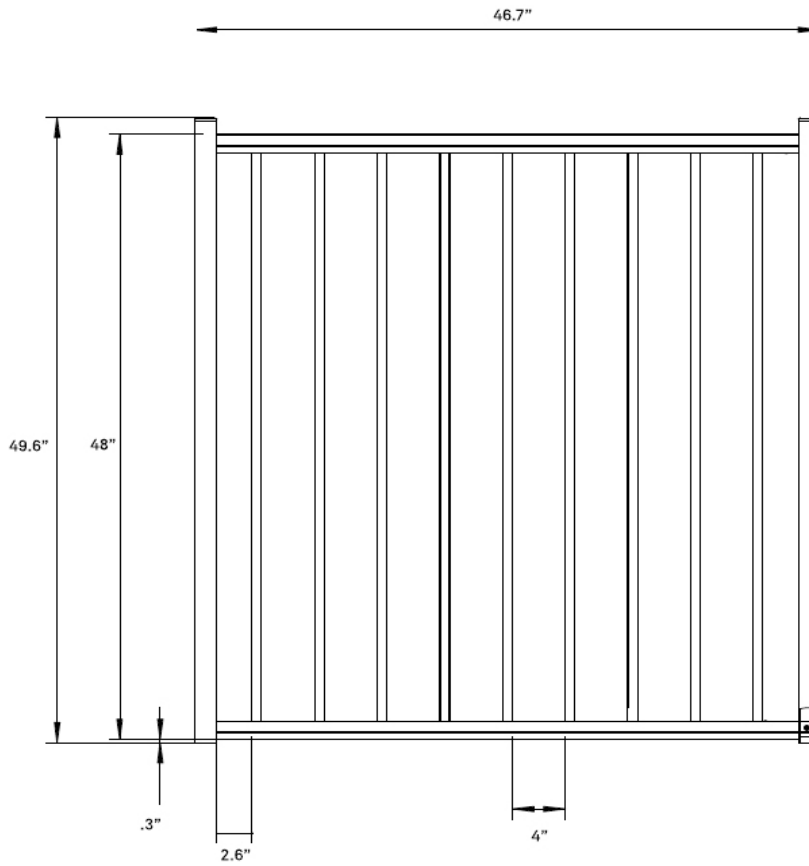

1

Material List		
QTY	Item	Dimensions
1	Top Rail	1" x 1.5" x 71.5"
1	Bottom Rail	1" x 1.5" x 71.5"
2	Hidden Screw Rail Strip	1" x 1.5" x 71.5"
14	Picket	.75" x .75" x 47.52"
28	Screws	.5"

PBAL-FLTP2-4X6FL

1

Material List		
QTY	Item	Dimensions
1	Top Rail	1" x 1.5" x 46.7"
1	Bottom Rail	1" x 1.5" x 46.7"
2	Hidden Screw Rail Strip	1" x 1.5" x 46.7"
9	Picket	.75" x .75" x 47.52"
18	Screws	.5"

GBAL-FLTP2-4X48FL

1

Material List		
QTY	Item	Dimensions
1	Top Rail	1" x 1.5" x 58.7"
1	Bottom Rail	1" x 1.5" x 58.7"
2	Hidden Screw Rail Strip	1" x 1.5" x 58.7"
11	Picket	.75" x .75" x 49.6"
22	Screws	.5"

GBAL-FLTP2-4X60FL