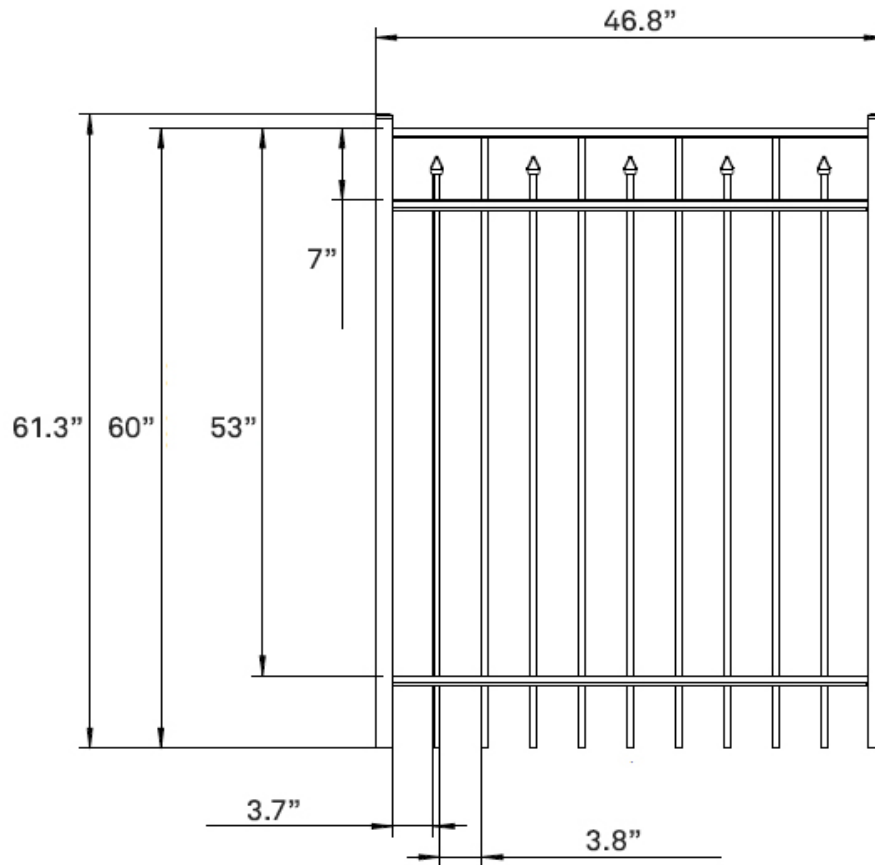

GBAL-FLSP-4X48

1

Material List		
QTY	Item	Dimensions
1	Top Rail	1" x 1" x 58.8"
1	Mid Rail	1" x 1" x 58.8"
1	Bottom Rail	1" x 1" x 58.8"
3	Hidden Screw Rail Strip	1" x 1" x 58.8"
12	Picket	.625" x .625" x 45.25"
24	Screws	.5"

GBAL-FLSP-4X60

1

Material List		
QTY	Item	Dimensions
1	Top Rail	1" x 1" x 72.5"
1	Mid Rail	1" x 1" x 72.5"
1	Bottom Rail	1" x 1" x 72.5"
3	Hidden Screw Rail Strip	1" x 1" x 72.5"
15	Picket	.625" x .625" x 57.25"
45	Screws	.5"

PBAL-FLSP-5X6

1

Material List		
QTY	Item	Dimensions
1	Top Rail	1" x 1" x 46.8"
1	Mid Rail	1" x 1" x 46.8"
1	Bottom Rail	1" x 1" x 46.8"
3	Hidden Screw Rail Strip	1" x 1" x 46.8"
9	Picket	.625" x .625" x 57.25"
27	Screws	.5"

GBAL-FLSP-5X48

1

Material List		
QTY	Item	Dimensions
1	Top Rail	1" x 1" x 58.8"
1	Mid Rail	1" x 1" x 58.8"
1	Bottom Rail	1" x 1" x 58.8"
3	Hidden Screw Rail Strip	1" x 1" x 58.8"
12	Picket	.625" x .625" x 57.25"
24	Screws	.5"