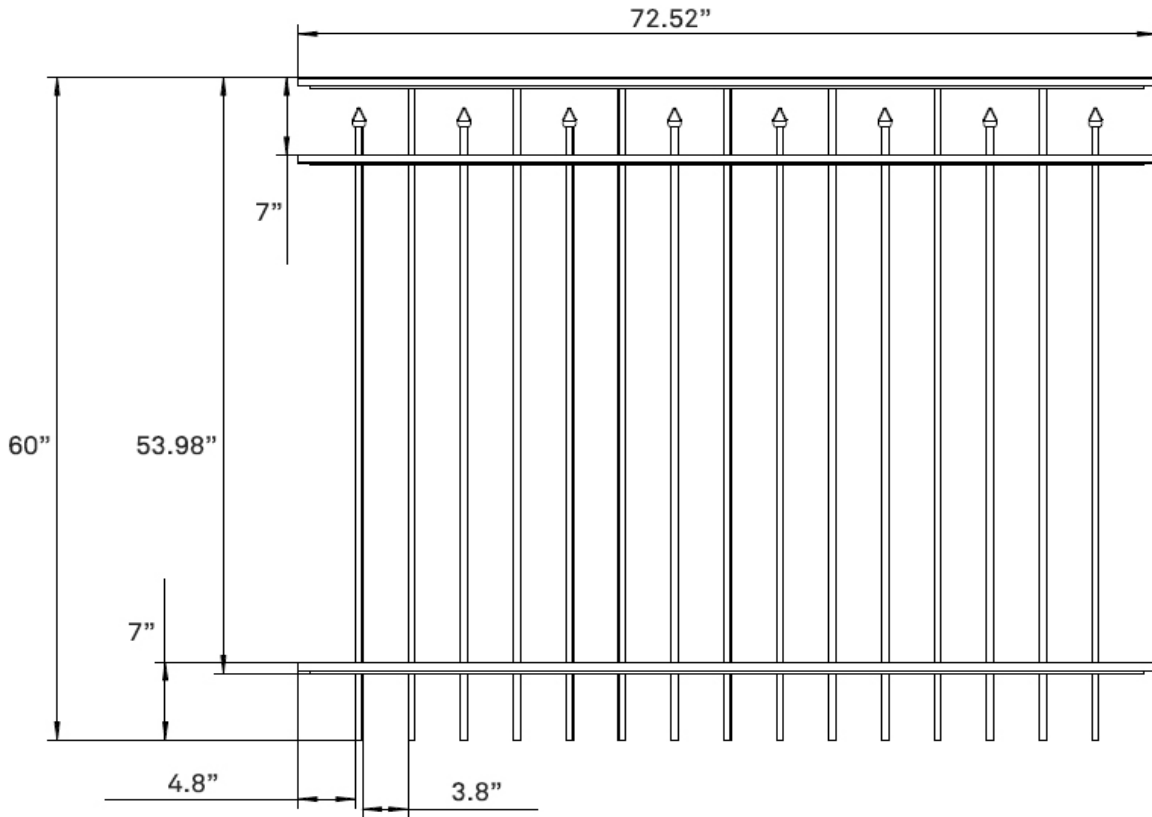

1

Material List		
QTY	Item	Dimensions
1	Top Rail	1" x 1" x 72.5"
1	Mid Rail	1" x 1" x 72.5"
1	Bottom Rail	1" x 1" x 72.5"
3	Hidden Screw Rail Strip	1" x 1" x 72.5"
15	Picket	.625" x .625" x 57.25"
45	Screws	.5"

PBAL-FLSP-5X6