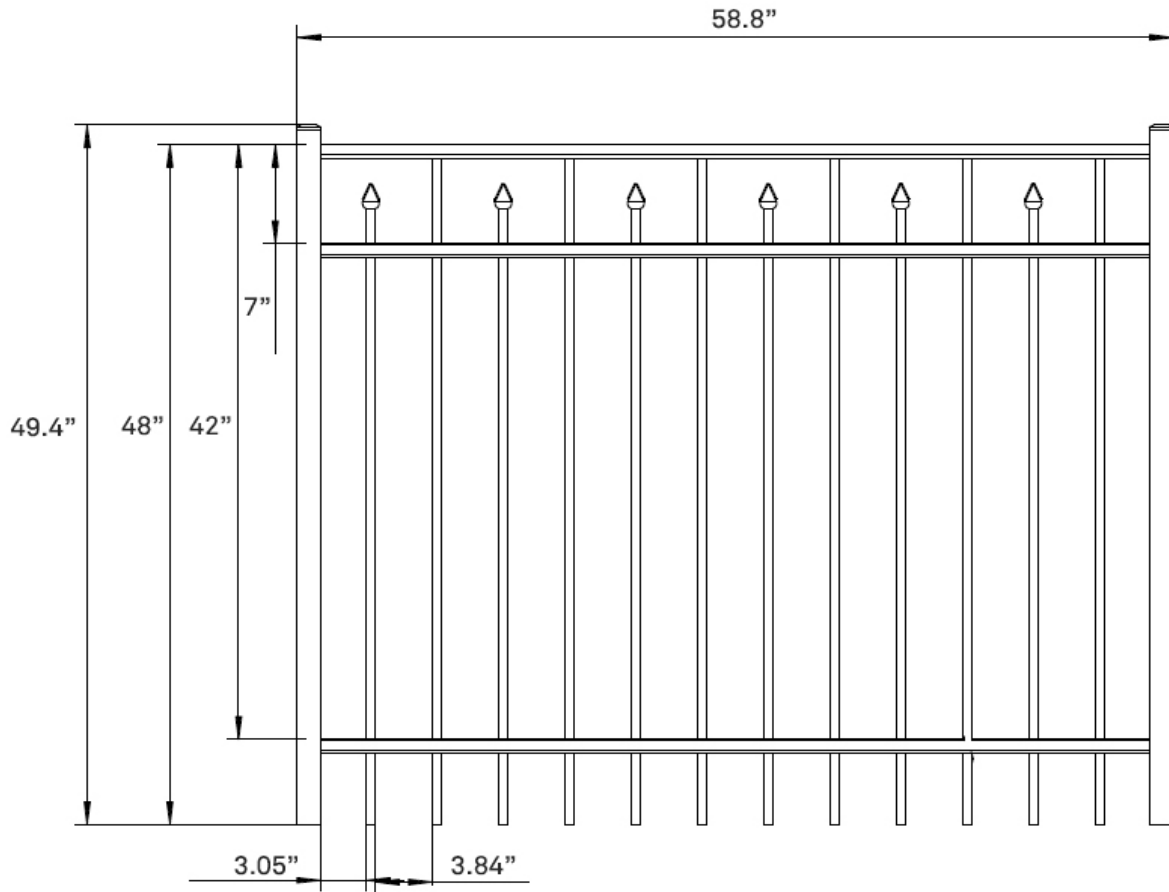

1

Material List		
QTY	Item	Dimensions
1	Top Rail	1" x 1" x 72.5"
1	Mid Rail	1" x 1" x 72.5"
1	Bottom Rail	1" x 1" x 72.5"
3	Hidden Screw Rail Strip	1" x 1" x 72.5"
15	Picket	.625" x .625" x 45.25"
45	Screws	.5"

PBAL-FLSP-4X6

1

Material List		
QTY	Item	Dimensions
1	Top Rail	1" x 1" x 46.8"
1	Mid Rail	1" x 1" x 46.8"
1	Bottom Rail	1" x 1" x 46.8"
3	Hidden Screw Rail Strip	1" x 1" x 46.8"
9	Picket	.625" x .625" x 45.25"
27	Screws	.5"

GBAL-FLSP-4X48

1

Material List		
QTY	Item	Dimensions
1	Top Rail	1" x 1" x 58.8"
1	Mid Rail	1" x 1" x 58.8"
1	Bottom Rail	1" x 1" x 58.8"
3	Hidden Screw Rail Strip	1" x 1" x 58.8"
12	Picket	.625" x .625" x 45.25"
24	Screws	.5"

GBAL-FLSP-5X48

1

Material List		
QTY	Item	Dimensions
1	Top Rail	1" x 1" x 58.8"
1	Mid Rail	1" x 1" x 58.8"
1	Bottom Rail	1" x 1" x 58.8"
3	Hidden Screw Rail Strip	1" x 1" x 58.8"
12	Picket	.625" x .625" x 57.25"
24	Screws	.5"