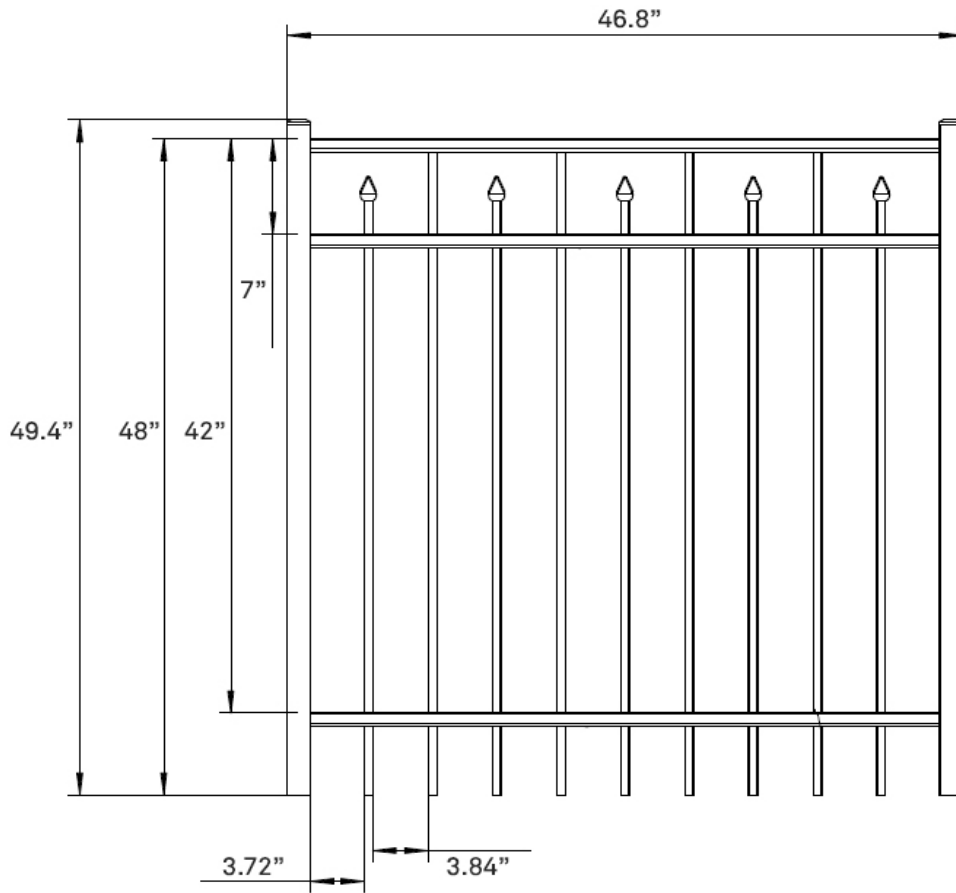

1

Material List		
QTY	Item	Dimensions
1	Top Rail	1" x 1" x 72.5"
1	Mid Rail	1" x 1" x 72.5"
1	Bottom Rail	1" x 1" x 72.5"
3	Hidden Screw Rail Strip	1" x 1" x 72.5"
15	Picket	.625" x .625" x 45.25"
45	Screws	.5"

PBAL-FLSP-4X6

1

Material List		
QTY	Item	Dimensions
1	Top Rail	1" x 1" x 46.8"
1	Mid Rail	1" x 1" x 46.8"
1	Bottom Rail	1" x 1" x 46.8"
3	Hidden Screw Rail Strip	1" x 1" x 46.8"
9	Picket	.625" x .625" x 45.25"
27	Screws	.5"

GBAL-FLSP-4X48

1

Material List		
QTY	Item	Dimensions
1	Top Rail	1" x 1" x 58.8"
1	Mid Rail	1" x 1" x 58.8"
1	Bottom Rail	1" x 1" x 58.8"
3	Hidden Screw Rail Strip	1" x 1" x 58.8"
12	Picket	.625" x .625" x 45.25"
24	Screws	.5"

GBAL-FLSP-5X48

1

Material List		
QTY	Item	Dimensions
1	Top Rail	1" x 1" x 58.8"
1	Mid Rail	1" x 1" x 58.8"
1	Bottom Rail	1" x 1" x 58.8"
3	Hidden Screw Rail Strip	1" x 1" x 58.8"
12	Picket	.625" x .625" x 57.25"
24	Screws	.5"