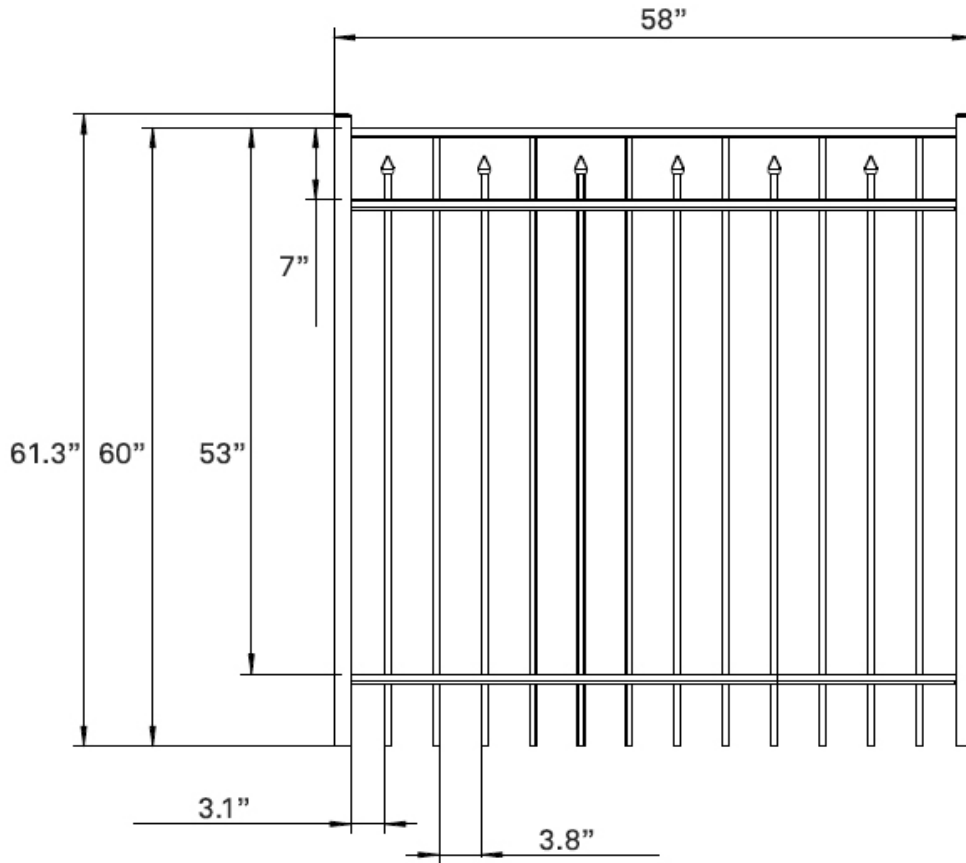

GBAL-FLSP-4X48

1

Material List		
QTY	Item	Dimensions
1	Top Rail	1" x 1" x 58.8"
1	Mid Rail	1" x 1" x 58.8"
1	Bottom Rail	1" x 1" x 58.8"
3	Hidden Screw Rail Strip	1" x 1" x 58.8"
12	Picket	.625" x .625" x 45.25"
24	Screws	.5"

GBAL-FLSP-4X60

1

Material List		
QTY	Item	Dimensions
1	Top Rail	1" x 1" x 72.5"
1	Mid Rail	1" x 1" x 72.5"
1	Bottom Rail	1" x 1" x 72.5"
3	Hidden Screw Rail Strip	1" x 1" x 72.5"
15	Picket	.625" x .625" x 57.25"
45	Screws	.5"

PBAL-FLSP-5X6

1

Material List		
QTY	Item	Dimensions
1	Top Rail	1" x 1" x 46.8"
1	Mid Rail	1" x 1" x 46.8"
1	Bottom Rail	1" x 1" x 46.8"
3	Hidden Screw Rail Strip	1" x 1" x 46.8"
9	Picket	.625" x .625" x 57.25"
27	Screws	.5"

GBAL-FLSP-5X48

1

Material List		
QTY	Item	Dimensions
1	Top Rail	1" x 1" x 58.8"
1	Mid Rail	1" x 1" x 58.8"
1	Bottom Rail	1" x 1" x 58.8"
3	Hidden Screw Rail Strip	1" x 1" x 58.8"
12	Picket	.625" x .625" x 57.25"
24	Screws	.5"