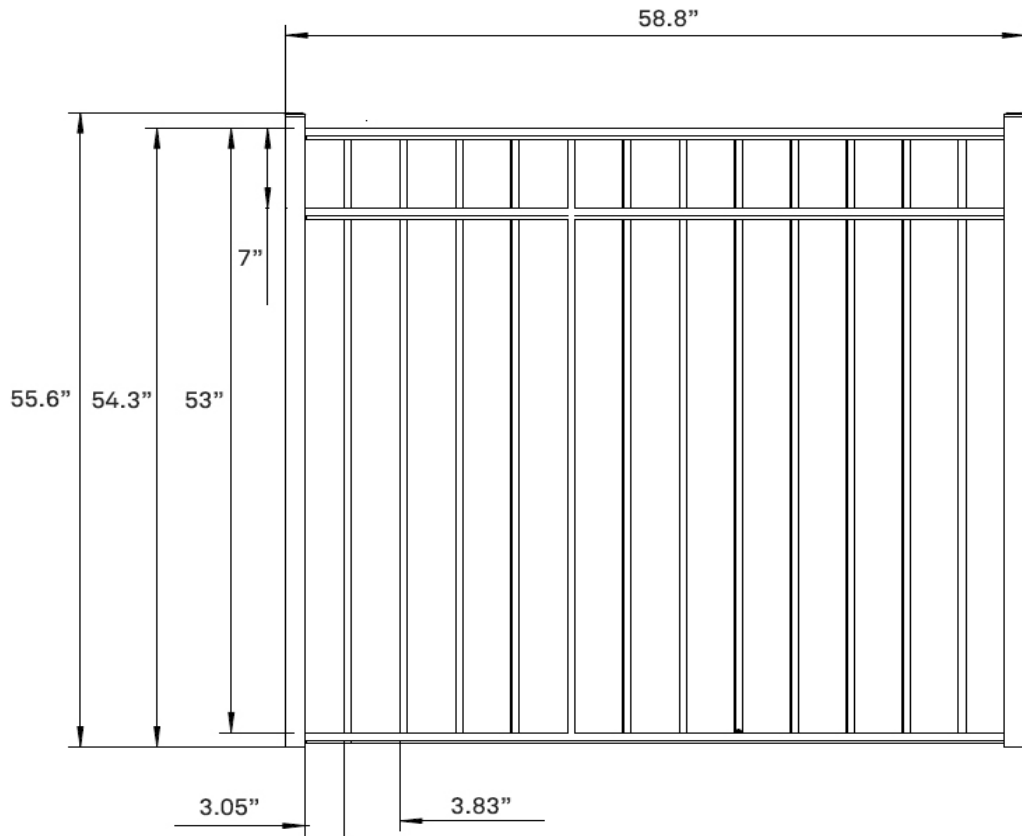

1

Material List		
QTY	Item	Dimensions
1	Top Rail	1" x 1" x 72.5"
1	Mid Rail	1" x 1" x 72.5"
1	Bottom Rail	1" x 1" x 72.5"
3	Hidden Screw Rail Strip	1" x 1" x 72.5"
15	Picket	.625" x .625" x 54"
45	Screws	.5"

PBAL-FLTP-4.5X6FL

1

Material List		
QTY	Item	Dimensions
1	Top Rail	1" x 1" x 46.8"
1	Mid Rail	1" x 1" x 46.8"
1	Bottom Rail	1" x 1" x 46.8"
3	Hidden Screw Rail Strip	1" x 1" x 46.8"
9	Picket	.625" x .625" x 54"
27	Screws	.5"

GBAL-FLTP-4.5X48FL

1

Material List		
QTY	Item	Dimensions
1	Top Rail	1" x 1" x 58.8"
1	Mid Rail	1" x 1" x 58.8"
1	Bottom Rail	1" x 1" x 58.8"
3	Hidden Screw Rail Strip	1" x 1" x 58.8"
12	Picket	.625" x .625" x 54"
24	Screws	.5"

GBAL-FLTP-4.5X60FL