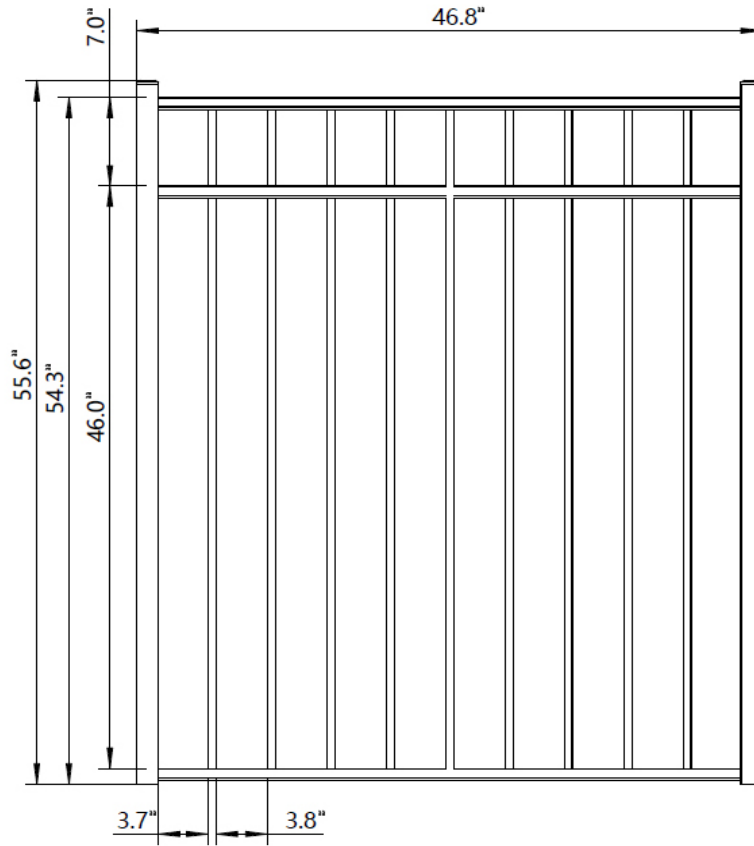

1

Material List		
QTY	Item	Dimensions
1	Top Rail	1" x 1" x 72.5"
1	Mid Rail	1" x 1" x 72.5"
1	Bottom Rail	1" x 1" x 72.5"
3	Hidden Screw Rail Strip	1" x 1" x 72.5"
15	Picket	.625" x .625" x 54"
45	Screws	.5"

PBAL-FLTP-4.5X6FL

1

Material List		
QTY	Item	Dimensions
1	Top Rail	1" x 1" x 46.8"
1	Mid Rail	1" x 1" x 46.8"
1	Bottom Rail	1" x 1" x 46.8"
3	Hidden Screw Rail Strip	1" x 1" x 46.8"
9	Picket	.625" x .625" x 54"
27	Screws	.5"

GBAL-FLTP-4.5X48FL

1

Material List		
QTY	Item	Dimensions
1	Top Rail	1" x 1" x 58.8"
1	Mid Rail	1" x 1" x 58.8"
1	Bottom Rail	1" x 1" x 58.8"
3	Hidden Screw Rail Strip	1" x 1" x 58.8"
12	Picket	.625" x .625" x 54"
24	Screws	.5"

GBAL-FLTP-4.5X60FL