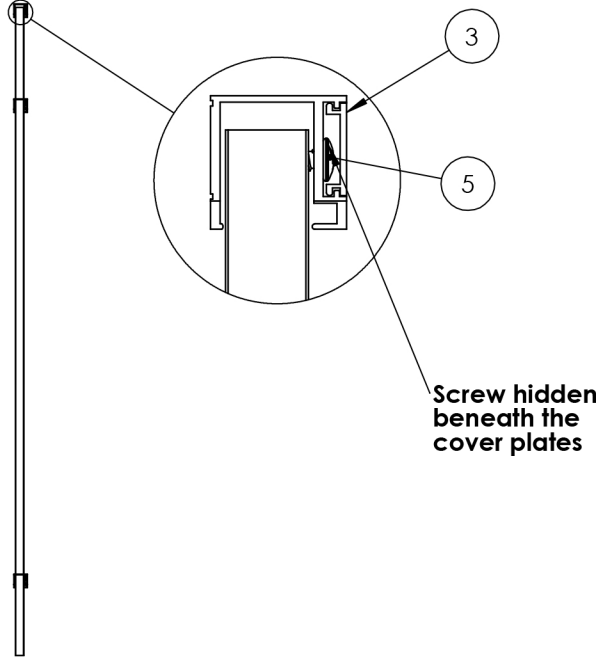

# PBAL-FLTP-4X6

Rails Top Wall: 1" Square, .055"  
 Rails Side Wall: 1" Square, .082"  
 Pickets: .625" Square, .050"

|             |              |               |               |
|-------------|--------------|---------------|---------------|
| Alloy       | 6063-T5      | Product Code: | PBAL-FLTP-4X6 |
| Powder Coat | AAMA-2604-13 |               |               |

# PBAL-FLTP-5X6

Rails Top Wall: 1" Square, .055"  
Rails Side Wall: 1" Square, .082"  
Pickets: .625" Square, .050"

|             |              |               |               |
|-------------|--------------|---------------|---------------|
| Alloy       | 6063-T5      | Product Code: | PBAL-FLTP-5X6 |
| Powder Coat | AAMA-2604-13 |               |               |