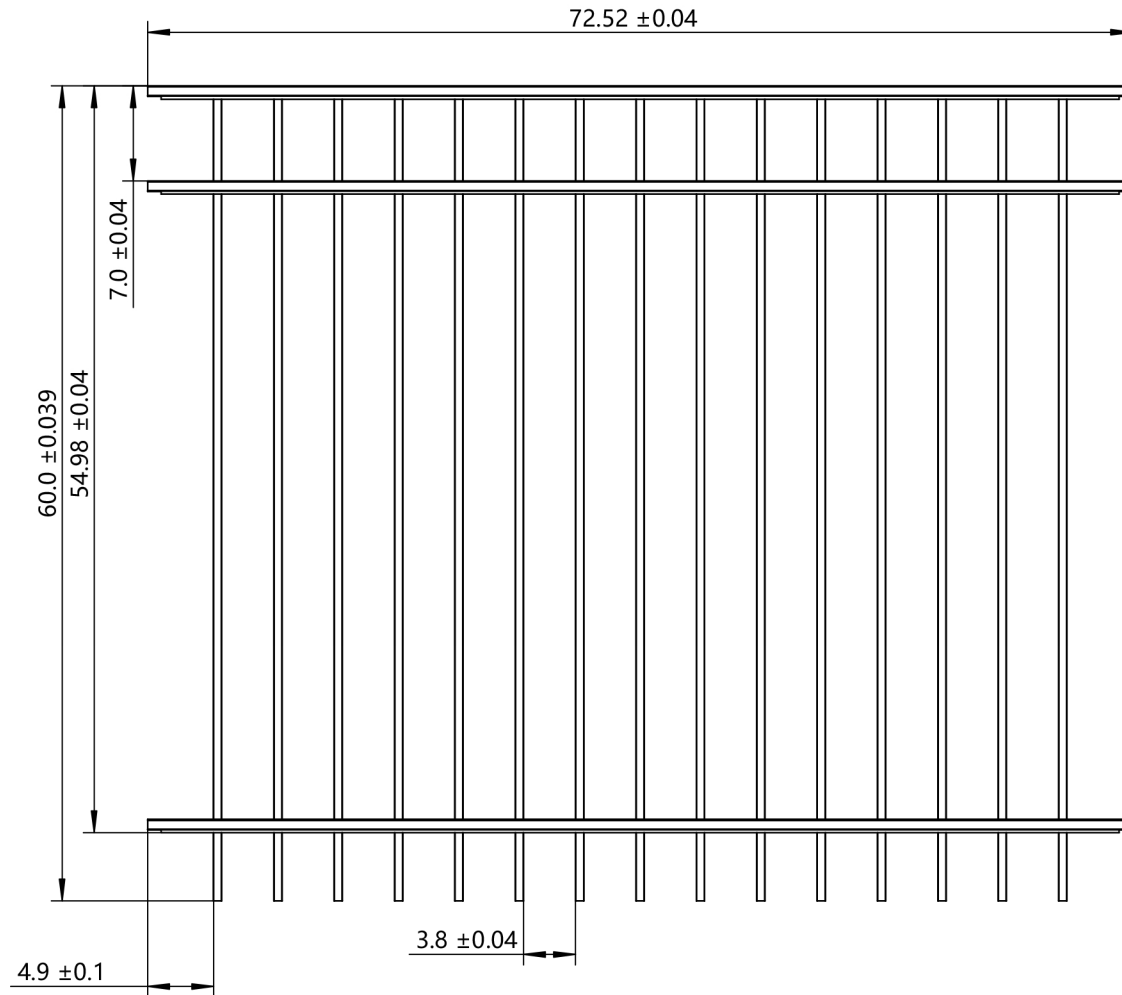

# PBAL-FLTP-4X6

Rails Top Wall: 1" Square, .055"  
 Rails Side Wall: 1" Square, .082"  
 Pickets: .625" Square, .050"

|             |              |               |               |
|-------------|--------------|---------------|---------------|
| Alloy       | 6063-T5      | Product Code: | PBAL-FLTP-4X6 |
| Powder Coat | AAMA-2604-13 |               |               |

# PBAL-FLTP-5X6

Rails Top Wall: 1" Square, .055"  
Rails Side Wall: 1" Square, .082"  
Pickets: .625" Square, .050"

|             |              |               |               |
|-------------|--------------|---------------|---------------|
| Alloy       | 6063-T5      | Product Code: | PBAL-FLTP-5X6 |
| Powder Coat | AAMA-2604-13 |               |               |