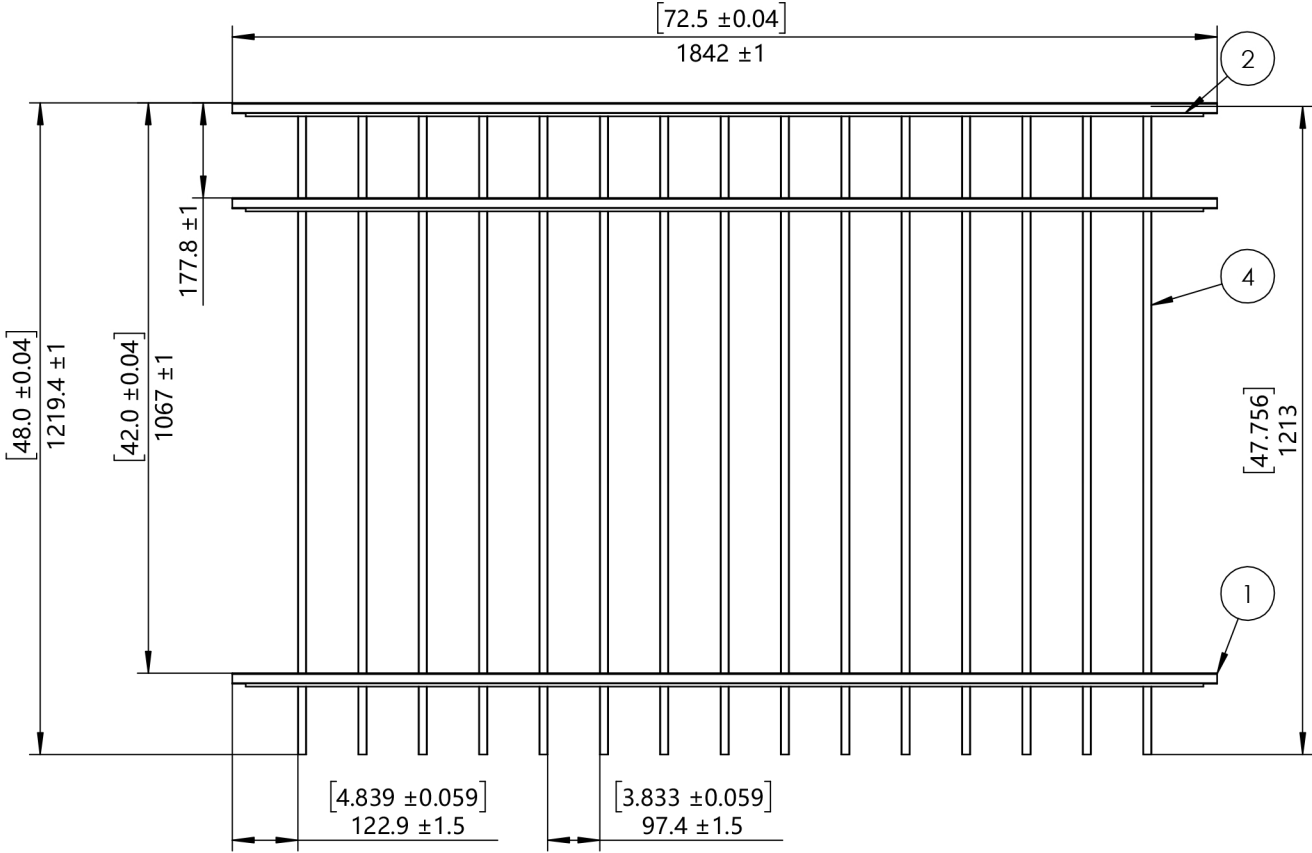

# PBAL-FLTP-4X6

Rails Top Wall: 1" Square, .055"  
 Rails Side Wall: 1" Square, .082"  
 Pickets: .625" Square, .050"

|             |              |               |               |
|-------------|--------------|---------------|---------------|
| Alloy       | 6063-T5      | Product Code: | PBAL-FLTP-4X6 |
| Powder Coat | AAMA-2604-13 |               |               |

# PBAL-FLTP-5X6

Rails Top Wall: 1" Square, .055"  
Rails Side Wall: 1" Square, .082"  
Pickets: .625" Square, .050"

|             |              |               |               |
|-------------|--------------|---------------|---------------|
| Alloy       | 6063-T5      | Product Code: | PBAL-FLTP-5X6 |
| Powder Coat | AAMA-2604-13 |               |               |